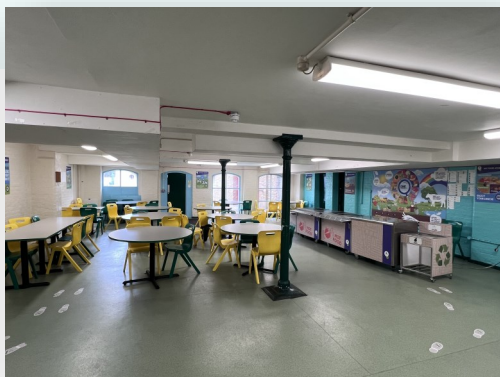

This is Miss Hippolyte. She is the Assistant Head and the SENCo.

This is the hall where you will have PE and assemblies.

This is Mr Simeon. He is your PE teacher.

Lunchtime

This is where you will have lunch.

This is where you come into reception.
Your parent/carer will come to this door to collect you at home time.

After lunch, you will go and play in the big playground. The older children play and look after you.